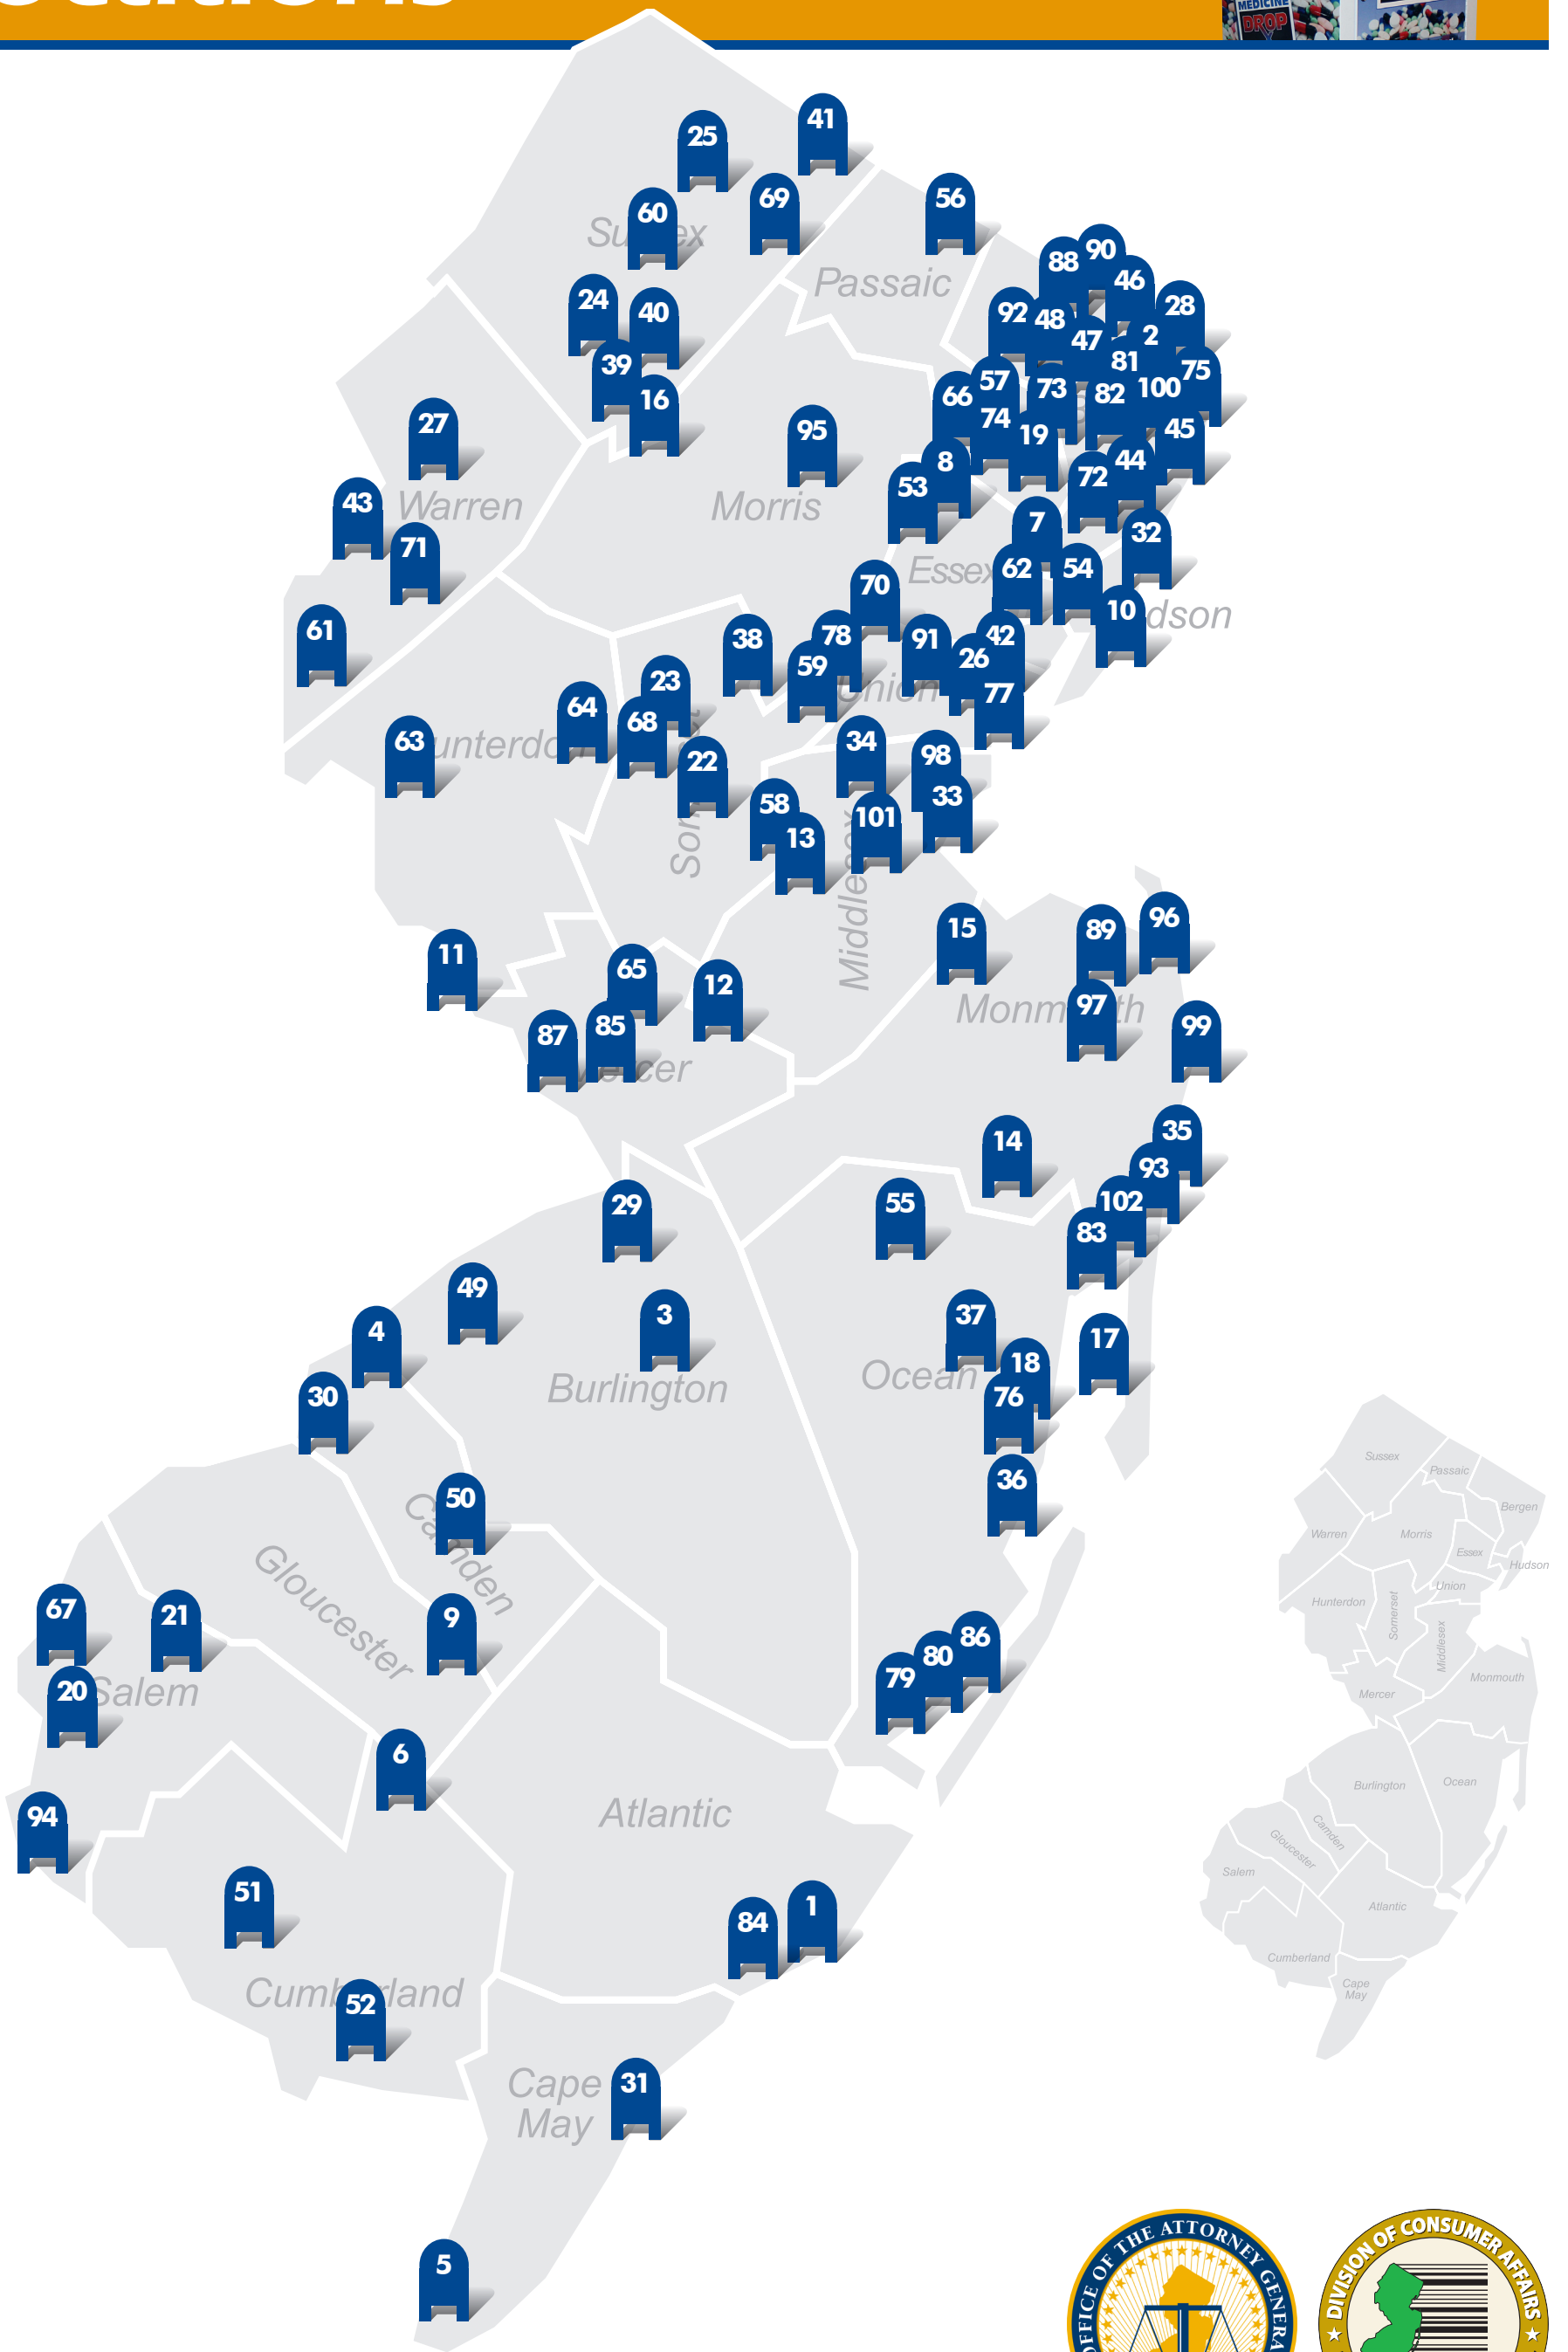

Project Medicine Drop Locations

Project Medicine Drop Locations

1. Atlantic County – Atlantic City P.D.
84. Atlantic County – Egg Harbor Township P.D.
88. Bergen County – Allendale P.D.
81. Bergen County – Dumont P.D.
44. Bergen County – Leonia P.D.
82. Bergen County – Lodi P.D.
90. Bergen County – Montvale P.D.
92. Bergen County – Oakland P.D.
45. Bergen County – Palisades Park P.D.
2. Bergen County – Paramus P.D.
46. Bergen County – Park Ridge P.D.
72. Bergen County – Ridgefield P.D.
28. Bergen County – River Vale P.D.
100. Bergen County – Teaneck P.D.
75. Bergen County – Tenafly P.D.
47. Bergen County – Township of Washington P.D.
48. Bergen County – Waldwick P.D.
29. Burlington County – Burlington Township P.D.
49. Burlington County – Mansfield Township P.D.
3. Burlington County – State Police Barracks – Red Lion
4. Camden County – Cherry Hill P.D.
30. Camden County – Haddon Heights P.D.
50. Camden County – Voorhees P.D.
5. Cape May County – Lower Township P.D.
31. Cape May County – Stone Harbor P.D.
51. Cumberland County Sheriff's Office – Cumberland
52. Cumberland County – State Police Barracks – Pt. Norris
6. Cumberland County – Vineland P.D.
7. Essex County – Belleville P.D.
53. Essex County – Caldwell P.D.
62. Essex County – Newark P.D.
8. Essex County – North Caldwell P.D.
9. Gloucester County – Mantua P.D.
54. Hudson County – Township of North Bergen P.D.
10. Hudson County Sheriff's Office – Jersey City
32. Hudson County – West New York P.D.
63. Hunterdon County – Frenchtown P.D.
11. Hunterdon County – Lambertville P.D.
64. Hunterdon County – Readington P.D.
87. Mercer County – Hopewell Township P.D.
65. Mercer County – Lawrence Township P.D.
85. Mercer County – Princeton P.D.
12. Mercer County – West Windsor P.D.
13. Middlesex County – East Brunswick P.D.
101. Middlesex County – Old Bridge P.D.
33. Middlesex County – Perth Amboy P.D.
34. Middlesex County – Sayreville P.D.
98. Middlesex County – Woodbridge P.D.
97. Monmouth County – Colts Neck Township P.D.
96. Monmouth County – Fair Haven P.D.
89. Monmouth County – Holmdel P.D.
14. Monmouth County – Howell P.D.
15. Monmouth County – Marlboro P.D.
35. Monmouth County – Spring Lake Heights P.D.
99. Monmouth County – Township of Ocean P.D.
93. Monmouth County – Wall Township P.D.
16. Morris County – State Police Barracks – Netcong
95. Morris County – Town of Boonton P.D.
80. Ocean County – Barnegat P.D.
76. Ocean County – Berkeley Township P.D.
83. Ocean County – Brick Township P.D.
36. Ocean County – Lacey Township P.D.
55. Ocean County – Lakewood P.D.
37. Ocean County – Manchester P.D.
86. Ocean County – Ocean Township P.D.
102. Ocean County – Point Pleasant P.D.
17. Ocean County – Seaside Heights P.D.
79. Ocean County – Stafford P.D.
18. Ocean County – Toms River P.D.
73. Passaic County – Hawthorne P.D.
19. Passaic County – Little Falls P.D.
56. Passaic County – Ringwood P.D.
57. Passaic County Sheriff's Office – Paterson
74. Passaic County Sheriff's Office – Paterson
66. Passaic County Sheriff's Office – Wayne
94. Salem County – Lower Alloways Creek Township P.D.
67. Salem County – Pennsville P.D.
20. Salem County – Salem City P.D.
21. Salem County – State Police Barracks – Woodstown
38. Somerset County – Bernards Township P.D.
68. Somerset County – Branchburg P.D.
58. Somerset County – Franklin P.D.
22. Somerset County – Hillsborough P.D.
59. Somerset County – North Plainfield P.D.
23. Somerset County Sheriff's Office – Somerville
60. Sussex County – Andover P.D.
69. Sussex County – Hardyston Township P.D.
39. Sussex County – Hopatcong P.D.
24. Sussex County – Newton P.D.
25. Sussex County – State Police Barracks – Sussex
40. Sussex County – Sparta Township P.D.
41. Sussex County – Vernon Township P.D.
42. Union County – Elizabeth P.D.
77. Union County – Rahway P.D.
91. Union County – Roselle Park P.D.
70. Union County – Summit P.D.
26. Union County – Union County P.D.
78. Union County – Westfield P.D.
61. Warren County – Phillipsburg P.D.
71. Warren County – Greenwich Township P.D.
27. Warren County – State Police Barracks – Hope
43. Warren County Sheriff's Office – Belvidere