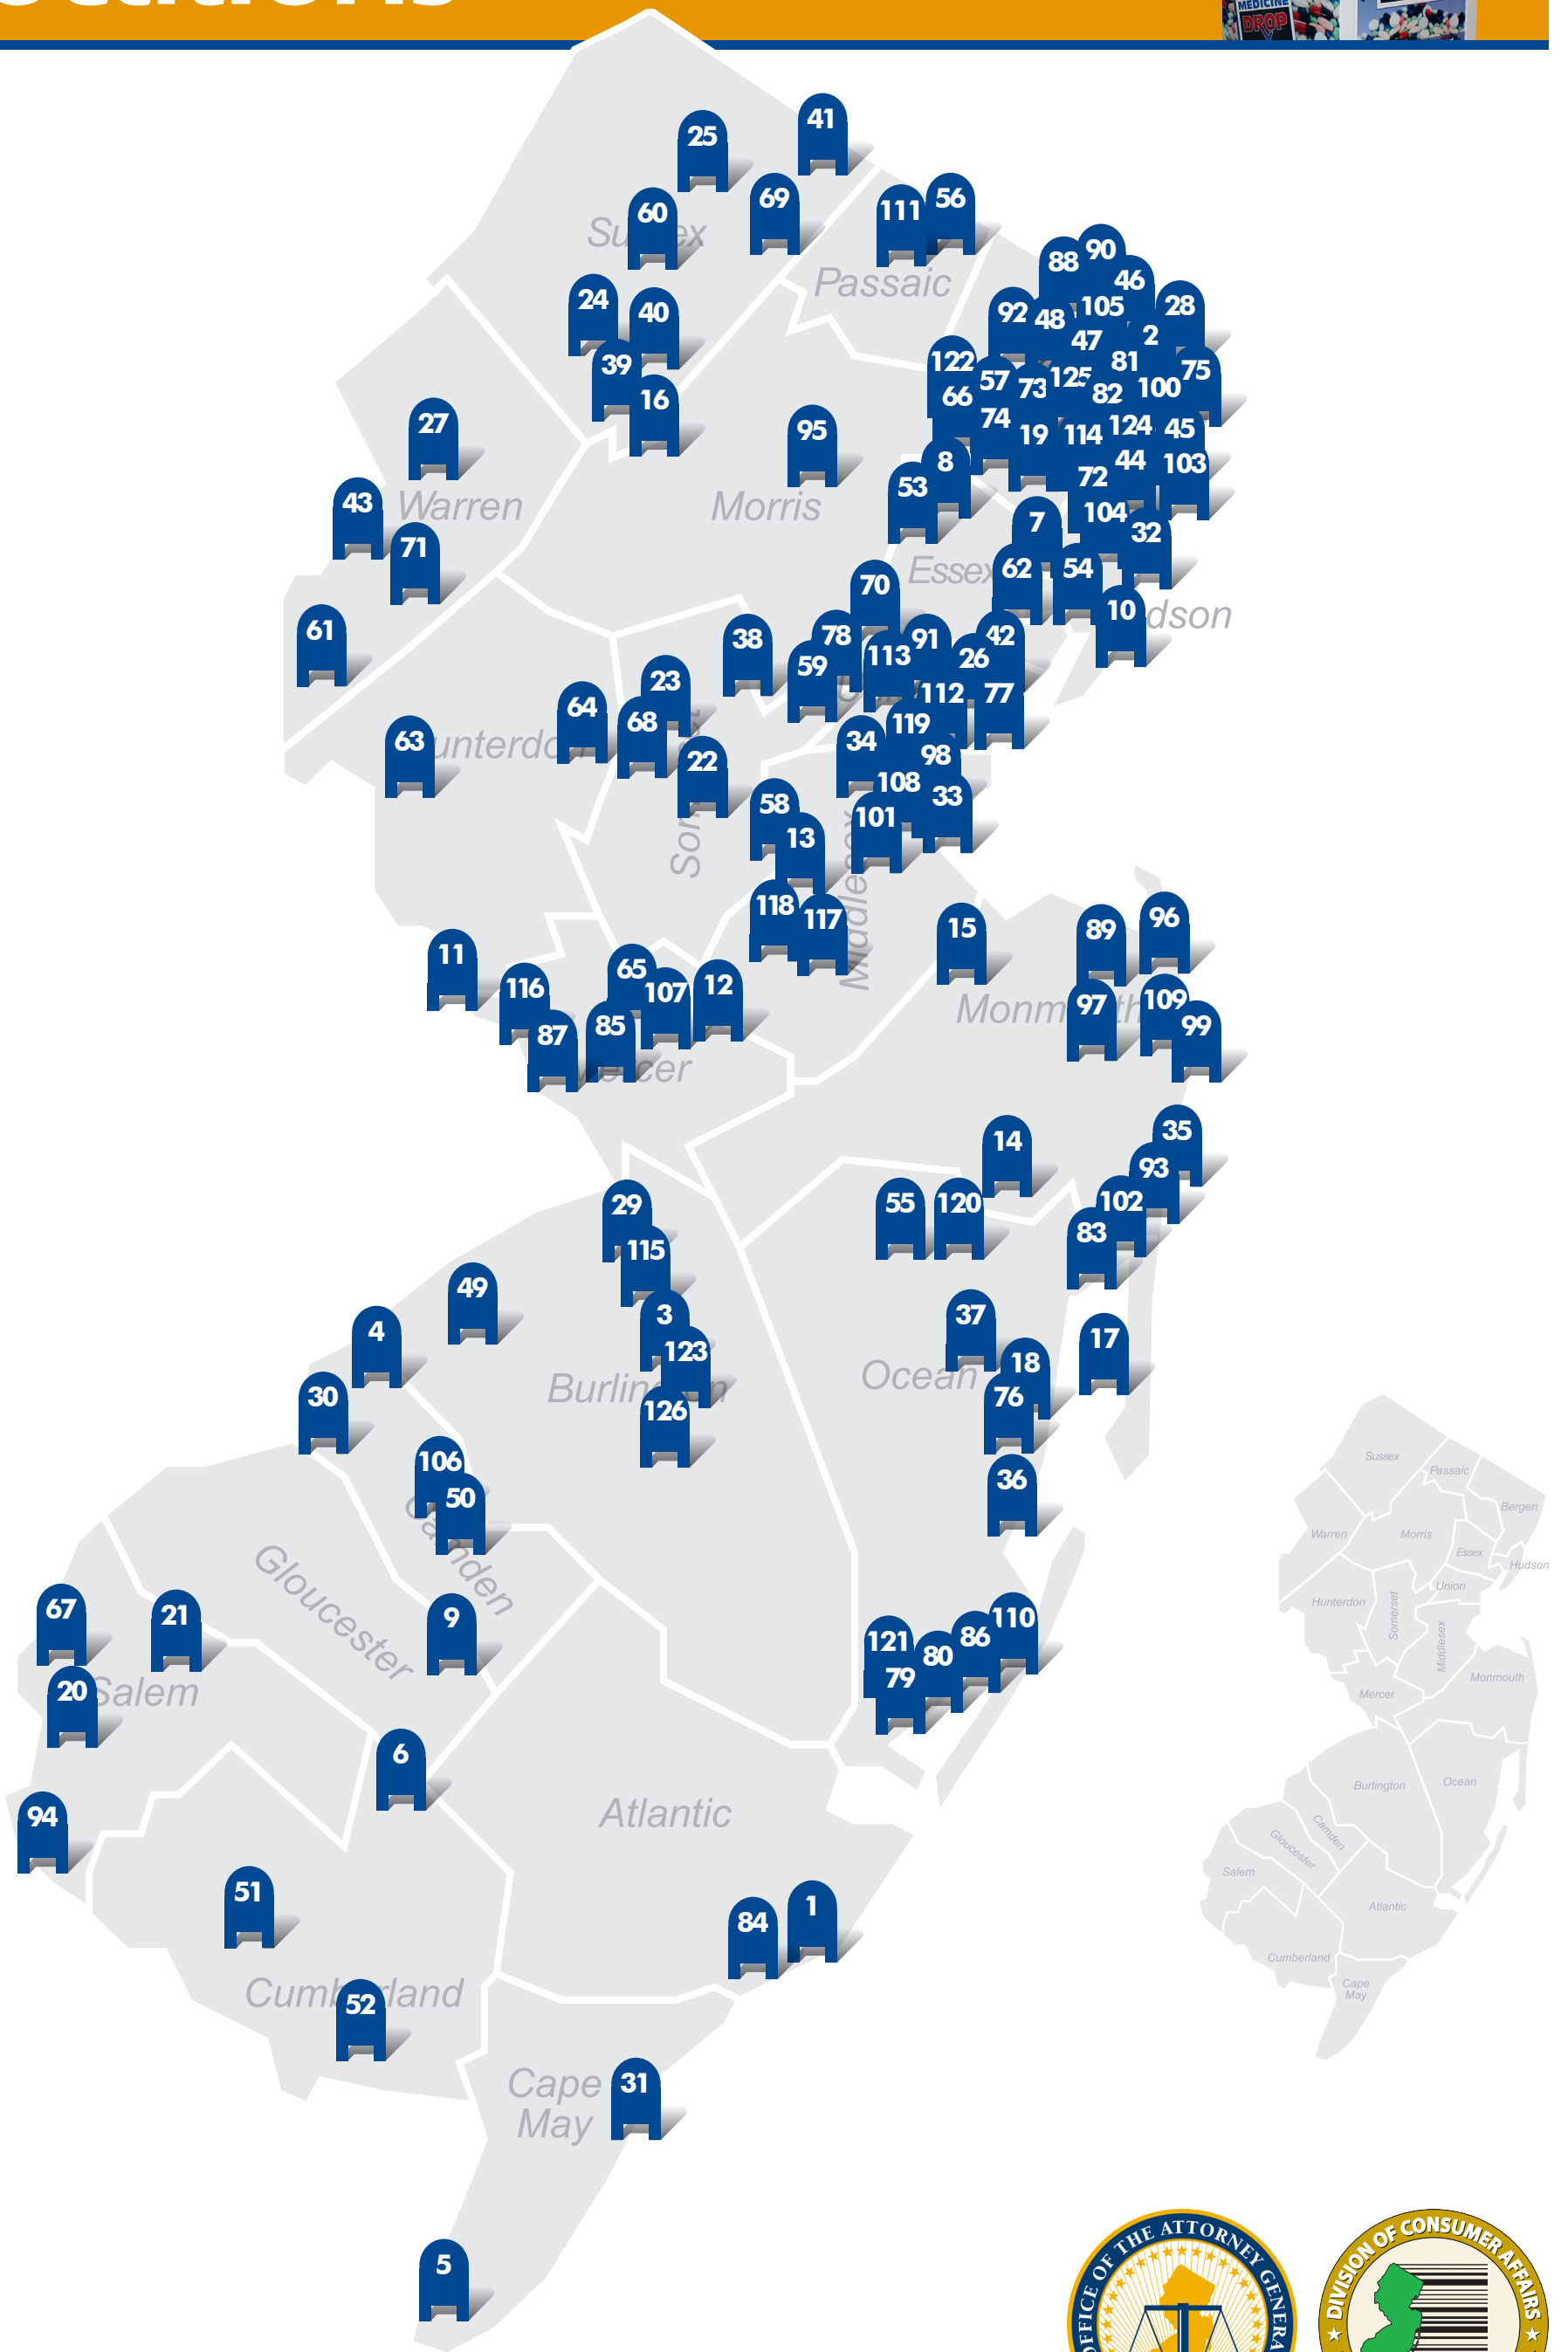

Project Medicine Drop Locations

Project Medicine Drop Locations

1. Atlantic County – Atlantic City P.D.
84. Atlantic County – Egg Harbor Township P.D.
88. Bergen County – Allendale P.D.
124. Bergen County – Cliffside Park P.D.
81. Bergen County – Dumont P.D.
103. Bergen County – Edgewater P.D.
114. Bergen County – Fair Lawn P.D.
44. Bergen County – Leonia P.D.
125. Bergen County – Little Ferry P.D.
82. Bergen County – Lodi P.D.
104. Bergen County – Lyndhurst P.D.
90. Bergen County – Montvale P.D.
92. Bergen County – Oakland P.D.
45. Bergen County – Palisades Park P.D.
2. Bergen County – Paramus P.D.
46. Bergen County – Park Ridge P.D.
72. Bergen County – Ridgefield P.D.
28. Bergen County – River Vale P.D.
100. Bergen County – Teaneck P.D.
75. Bergen County – Tenafly P.D.
47. Bergen County – Township of Washington P.D.
48. Bergen County – Waldwick P.D.
105. Bergen County – Westwood P.D.
29. Burlington County – Burlington Township P.D.
49. Burlington County – Mansfield Township P.D.
123. Burlington County – McGuire-Dix-Lakehurst
126. Burlington County – North Hanover Township P.D.
3. Burlington County – State Police Barracks – Red Lion
115. Burlington County – Westampton Township P.D.
4. Camden County – Cherry Hill P.D.
106. Camden County – Evesham P.D.
30. Camden County – Haddon Heights P.D.
50. Camden County – Voorhees P.D.
5. Cape May County – Lower Township P.D.
31. Cape May County – Stone Harbor P.D.
51. Cumberland County Sheriff’s Office – Cumberland
52. Cumberland County – State Police Barracks – Pt. Norris
6. Cumberland County – Vineland P.D.
7. Essex County – Belleville P.D.
53. Essex County – Caldwell P.D.
62. Essex County – Newark P.D.
8. Essex County – North Caldwell P.D.
9. Gloucester County – Mantua P.D.
54. Hudson County – Township of North Bergen P.D.
10. Hudson County Sheriff’s Office – Jersey City
32. Hudson County – West New York P.D.
63. Hunterdon County – Frenchtown P.D.
11. Hunterdon County – Lambertville P.D.
64. Hunterdon County – Readington P.D.
87. Mercer County – Hopewell Township P.D.
65. Mercer County – Lawrence Township P.D.
85. Mercer County – Princeton P.D.
107. Mercer County – Robbinsville P.D.
116. Mercer County – The College of New Jersey P.D.
12. Mercer County – West Windsor P.D.
13. Middlesex County – East Brunswick P.D.
108. Middlesex County – Edison P.D.
117. Middlesex County – Monroe Township P.D.
101. Middlesex County – Old Bridge P.D.
33. Middlesex County – Perth Amboy P.D.
34. Middlesex County – Sayreville P.D.
118. Middlesex County – South Brunswick P.D.
119. Middlesex County – South River P.D.
98. Middlesex County – Woodbridge P.D.
97. Monmouth County – Colts Neck Township P.D.
96. Monmouth County – Fair Haven P.D.
89. Monmouth County – Holmdel P.D.
14. Monmouth County – Howell P.D.
15. Monmouth County – Marlboro P.D.
109. Monmouth County – Spring Lake Borough P.D.
35. Monmouth County – Spring Lake Heights P.D.
99. Monmouth County – Township of Ocean P.D.
93. Monmouth County – Wall Township P.D.
16. Morris County – State Police Barracks – Netcong
95. Morris County – Town of Boonton P.D.
80. Ocean County – Barnegat P.D.
76. Ocean County – Berkeley Township P.D.
83. Ocean County – Brick Township P.D.
120. Ocean County – Jackson P.D.
36. Ocean County – Lacey Township P.D.
55. Ocean County – Lakewood P.D.
121. Ocean County – Little Egg Harbor P.D.
110. Ocean County – Long Beach Township P.D.
37. Ocean County – Manchester P.D.
86. Ocean County – Ocean Township P.D.
102. Ocean County – Point Pleasant P.D.
17. Ocean County – Seaside Heights P.D.
79. Ocean County – Stafford P.D.
18. Ocean County – Toms River P.D.
111. Passaic County – Bloomingdale Borough P.D.
73. Passaic County – Hawthorne P.D.
19. Passaic County – Little Falls P.D.
122. Passaic County – Passaic P.D.
56. Passaic County – Ringwood P.D.
57. Passaic County Sheriff’s Office – Paterson
74. Passaic County Sheriff’s Office – Paterson
66. Passaic County Sheriff’s Office – Wayne
94. Salem County – Lower Alloways Creek Township P.D.
67. Salem County – Pennsville P.D.
20. Salem County – Salem City P.D.
21. Salem County – State Police Barracks – Woodstown
38. Somerset County – Bernards Township P.D.
68. Somerset County – Branchburg P.D.
58. Somerset County – Franklin P.D.
22. Somerset County – Hillsborough P.D.
59. Somerset County – North Plainfield P.D.
23. Somerset County Sheriff’s Office – Somerville
60. Sussex County – Andover P.D.
69. Sussex County – Hardyston Township P.D.
39. Sussex County – Hopatcong P.D.
24. Sussex County – Newton P.D.
25. Sussex County – State Police Barracks – Sussex
40. Sussex County – Sparta Township P.D.
41. Sussex County – Vernon Township P.D.
112. Union County – Clark P.D.
42. Union County – Elizabeth P.D.
77. Union County – Rahway P.D.
91. Union County – Roselle Park P.D.
113. Union County – Springfield P.D.
70. Union County – Summit P.D.
26. Union County – Union County P.D.
78. Union County – Westfield P.D.
61. Warren County – Phillipsburg P.D.
71. Warren County – Greenwich Township P.D.
27. Warren County – State Police Barracks – Hope
43. Warren County Sheriff’s Office – Belvidere